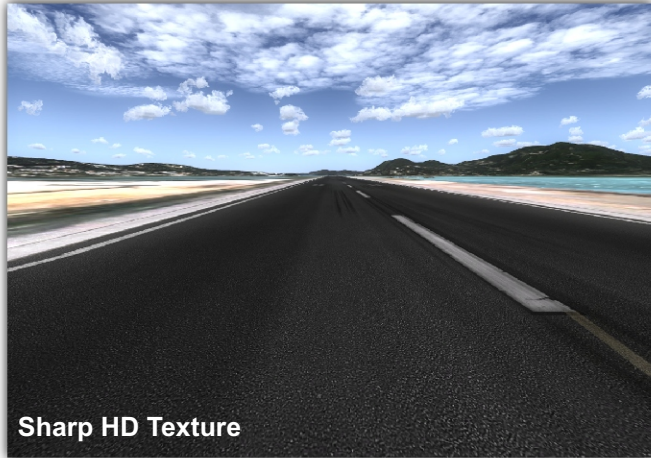

Corfu X Manager Tool

Runway Specularity

De-activated

Activated

Animations

Apron Animations

Parking Animations

Sea Animations

Other

3D Grass

Plane Spotting (Sound.fx)